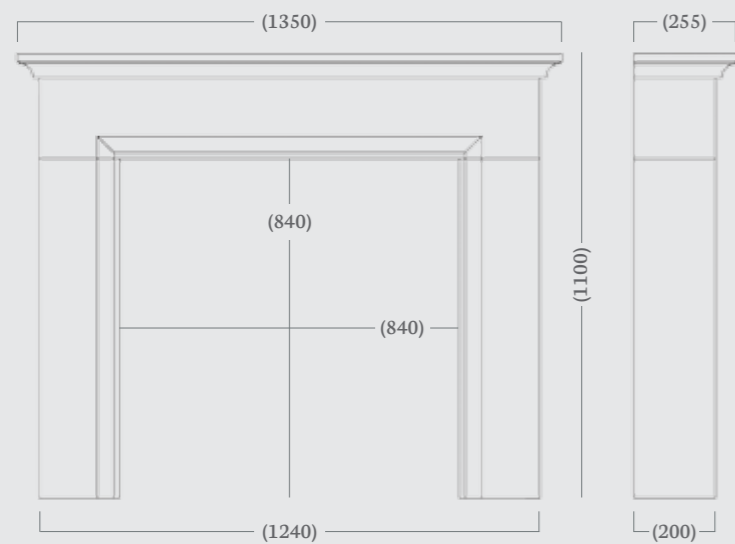

Overall Mantel Size: 1370 x 1140 mm

Mantel Opening: 890 x 915 mm

Shelf Depth: 190 mm

Standard Rebate: 3"

Stocked in: Aegean Limestone

Made to Measure available in: Aegean Limestone, Corinthian Stone and Portuguese Limestone

The Helston is pictured here with the Pompeii brick chamber, Bassington Eco Skirted multi fuel stove and a 54" x 15" honed granite, boxed and lipped hearth.

Overall Mantel Size: 1350 x 1100 mm

Mantel Opening: 840 x 840 mm

Shelf Depth: 255 mm

Standard Rebate: 1"

Stocked in: Corinthian Stone

Made to Measure available in: Aegean Limestone, Corinthian Stone and Portuguese Limestone

(53" Dimensions)

Carrara Marble 56"