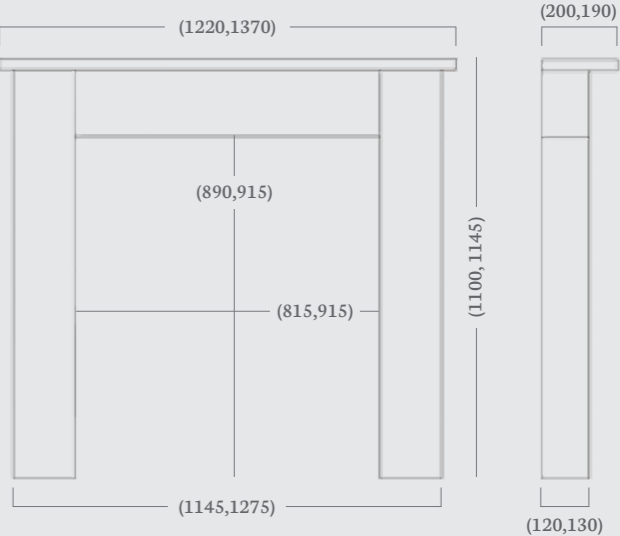

Appledore 48" & 54"

(48", 54" Dimensions)

A simple yet sophisticated design, the Appledore features an elegant curved top shelf which differentiates it from similar period mantels and gives it a more contemporary feel.

Pictured here in 54" Aegean Limestone with the Riven Slate chamber, Bassington Eco multi fuel stove and a 54" x 15" boxed and lipped, honed granite hearth.

Standard Rebate: 1"
Stocked in: Aegean Limestone
Made to Measure available in: Aegean Limestone, Corinthian Stone and Portuguese Limestone