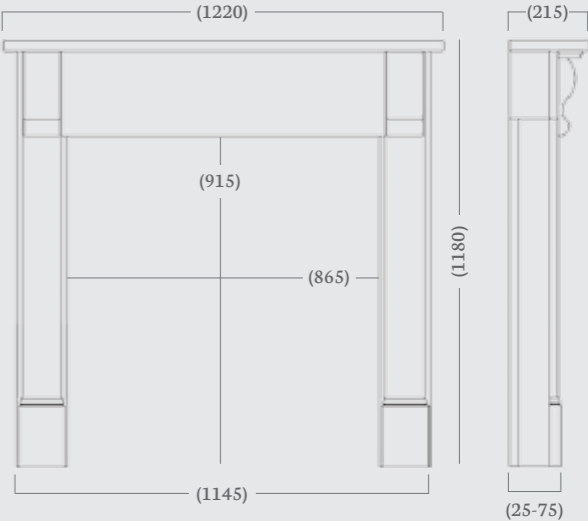

Wingfield 48"

(48" Dimensions)

A simple and classic design, the Wingfield sits perfectly in a traditional home for a cosy and warm ambience.

Handcrafted in Britain, the Wingfield is pictured here with the Burcott black cast insert, Victorian Flock tiles with a decorative gas fire and 48" x 15" honed granite, boxed and lipped hearth.

Standard Rebate: Adjustable 1" to 3"
Stocked in: Antique Pine Timber
Made to Measure: Available