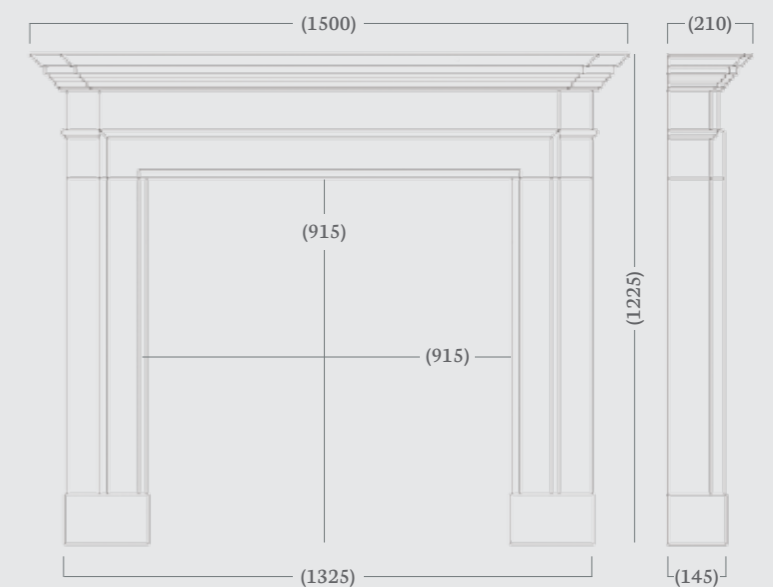

Overall Mantel Size: 1500 x 1225 mm

Mantel Opening: 915 x 915 mm

Shelf Depth: 210 mm

Standard Rebate: 1"

Stocked in: Aegean Limestone

Made to Measure available in: Aegean Limestone, Corinthian Stone and Portuguese Limestone

(59" Dimensions)

Colby 54"

(54" Dimensions)

The Colby 54", a beautifully classic mantel, elegantly crafted to flaunt simple, ultra-clean lines without being overtly minimal.

Pictured here with polished granite slips, black reeded fireboard chamber, Coral firebasket and a 54" x 15" polished granite hearth, slabbed for solid fuel.