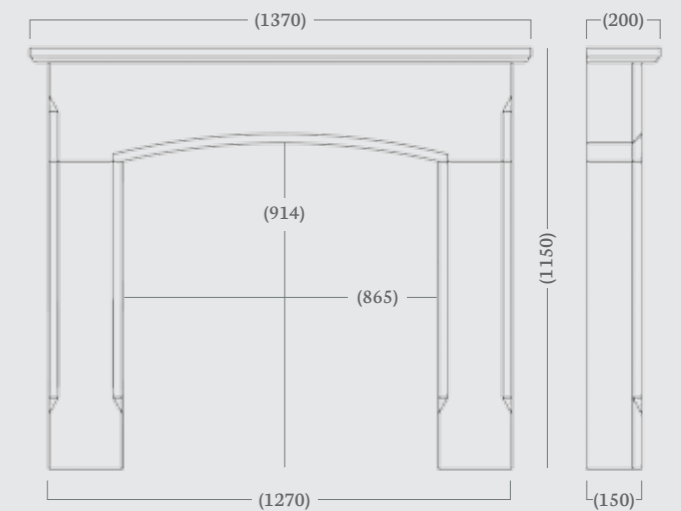

Bellingham 54"

(54" Dimensions)

The Bellingham features a beautiful Roman arch header with a large fireplace opening, drawing your eye down to the roaring fire burning inside.

Pictured to the left in Corinthian Stone with a Pompeii brick chamber and Panamera Eco stove and above with the Riven Slate chamber and Sigma Eco stove.

Standard Rebate: 3"

Stocked in: Aegean Limestone, Corinthian Stone

Made to Measure available in: Aegean Limestone, Corinthian Stone and Portuguese Limestone