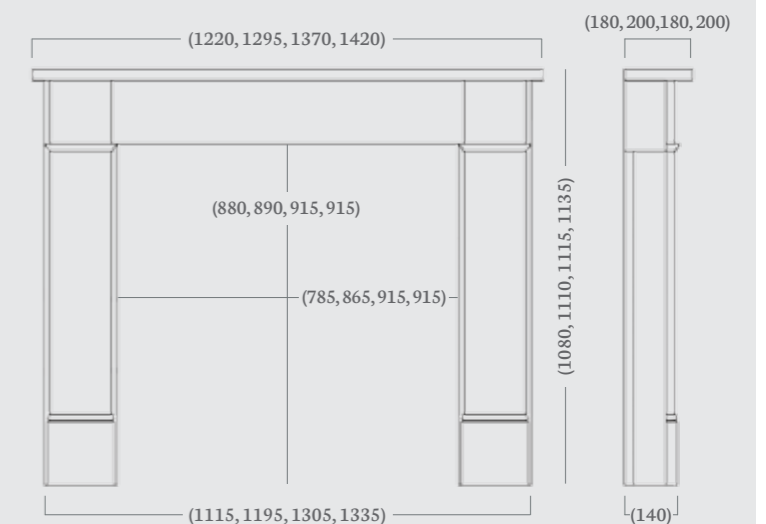

Hersham 48", 51", 54" & 56"

(48", 51", 54", 56" Dimensions)

One of our most popular mantels, the Herham was inspired by the Victorian era and widely used in the 19th century. Pictured here in Aegean Limestone with the classic Wandsworth cast iron insert and log fire, and Carrara Marble paired with the Vision Trimline TL60cf trimless gas fire. An image of the Hersham 48" in Corinthian Stone can be seen on page 2 of this brochure.

Standard Rebate: 1" & 3"
Stocked in: Corinthian Stone (48", 54"), Aegean Limestone (48", 51", 54", 56"), Carrara Marble (54", 56")
Made to Measure available in: Aegean Limestone, Corinthian Stone and Portuguese Limestone