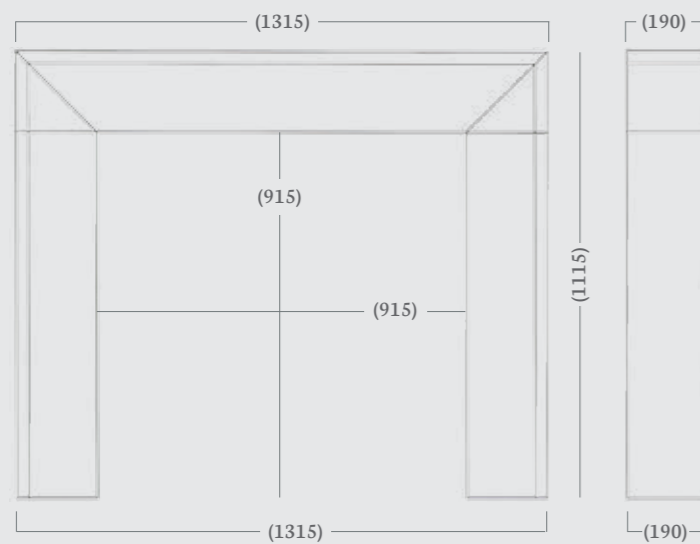

Overall Mantel Size: 1370 x 1125 mm

Mantel Opening: 915 x 915 - 885 mm

Shelf Depth: 205 mm

Standard Rebate: 1"

Stocked in: Aegean Limestone

Made to Measure available in: Aegean Limestone, Corinthian Stone and Portuguese Limestone

Mantel Opening: 915 x 915 mm

Shelf Depth: 190 mm

Standard Rebate: 3"

Stocked in: Aegean Limestone

Made to Measure available in: Aegean Limestone, Corinthian Stone and Portuguese Limestone

(52" Dimensions)

 made to measure

## Mentmore 44"

(44" Dimensions)

The Mentmore is a contemporary, small minimalistic "henge" style mantel perfect for those with smaller rooms and fireplace chambers.

Pictured to the left in Corinthian Stone with the DL400 and above in Aegean Limestone with the DL500, both with a contemporary black glass interior.