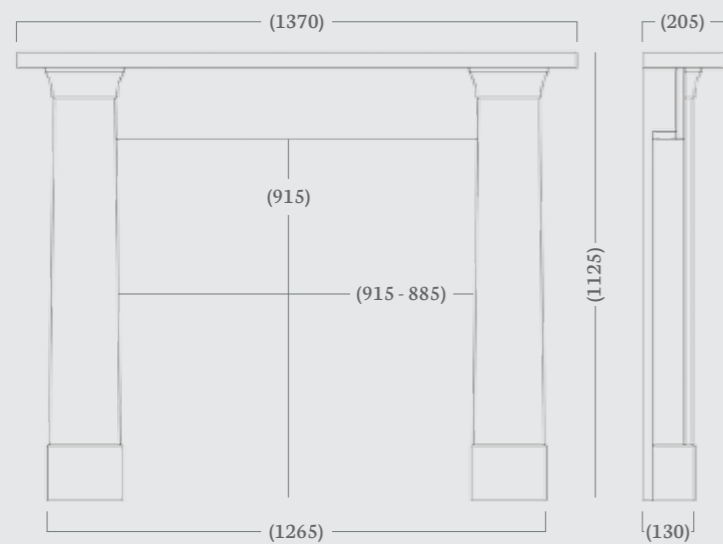

Overall Mantel Size: 1370 x 1125 mm

Mantel Opening: 915 x 915 - 885 mm

Shelf Depth: 205 mm

Standard Rebate: 1"

Stocked in: Aegean Limestone

Made to Measure available in: Aegean Limestone, Corinthian Stone and Portuguese Limestone

(54" Dimensions)

 made to measure