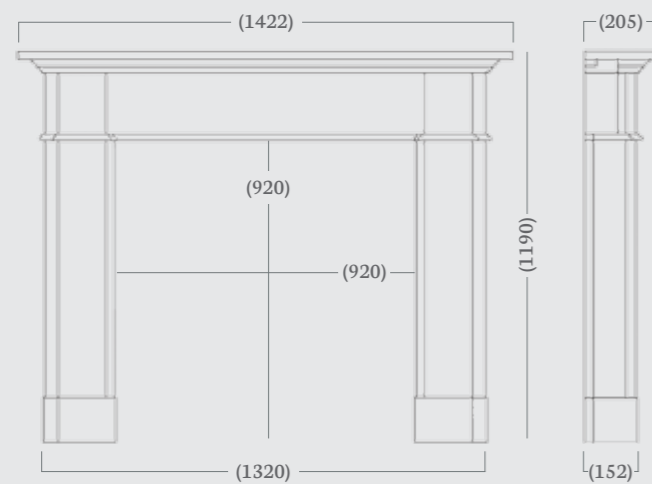

Overall Mantel Size: 1422 x 1190 mm

Mantel Opening: 920 x 920 mm

Shelf Depth: 205 mm

Standard Rebate: Adjustable 1" to 3"

Stocked in: Timber (colour matched to your requirements)

Made to Measure: Available

(56" Dimensions)

 made to measure

 bespoke colours