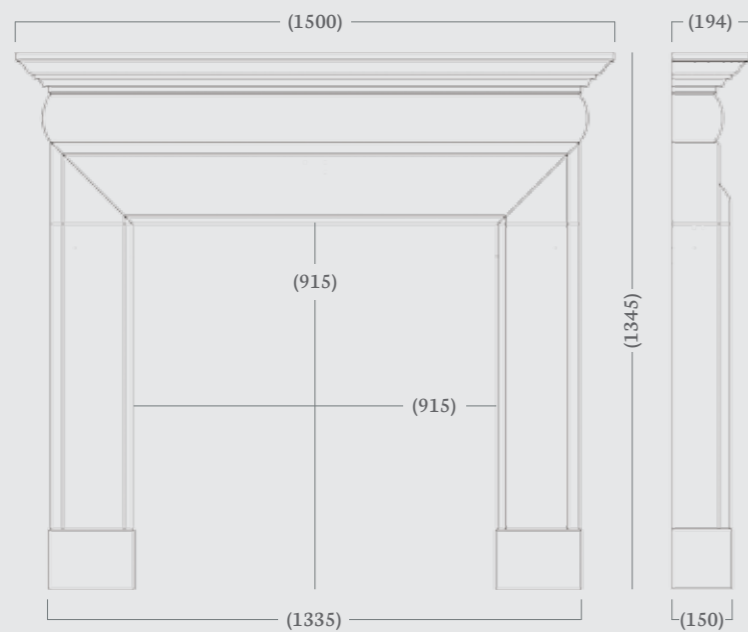

Pictured here with the Design Line 800 gas fire and Black Glass interior, polished granite slips and 59" x 15" polished granite, boxed and lipped hearth.

Overall Mantel Size: 1500 x 1345 mm

Mantel Opening: 915 x 915 mm

Shelf Depth: 194 mm

Standard Rebate: 1"

Stocked in: Aegean Limestone

Made to Measure available in: Aegean Limestone, Corinthian Stone and Portuguese Limestone

(59" Dimensions)