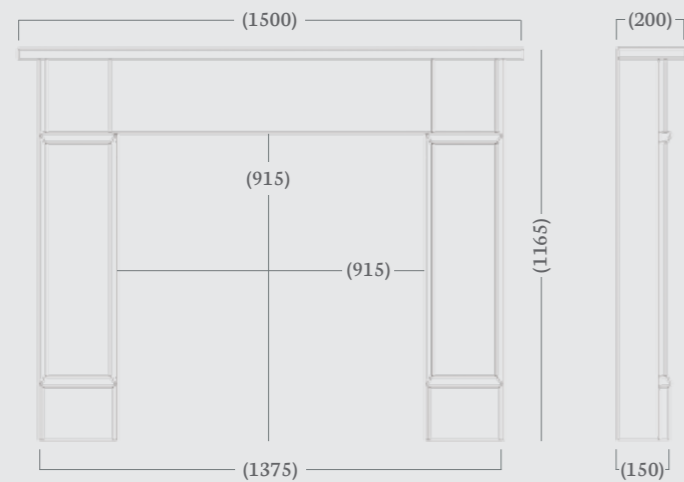

Pictured here in natural Aegean Limestone with the Wandsworth highlight cast insert and 59" x 15" polished granite, boxed and lipped hearth, slabbed for use with a solid fuel fire.

Overall Mantel Size: 1500 x 1165 mm

Mantel Opening: 915 x 915 mm

Shelf Depth: 200 mm

Standard Rebate: 1"

Stocked in: Aegean Limestone

Made to Measure available in: Aegean Limestone, Corinthian Stone and Portuguese Limestone

(59" Dimensions)

 made to measure

Wingfield 48"

(48" Dimensions)

A simple and classic design, the Wingfield sits perfectly in a traditional home for a cosy and warm ambience.

Handcrafted in Britain, the Wingfield is pictured here with the Burcott black cast insert, Victorian Flock tiles with a decorative gas fire and 48" x 15" honed granite, boxed and lipped hearth.