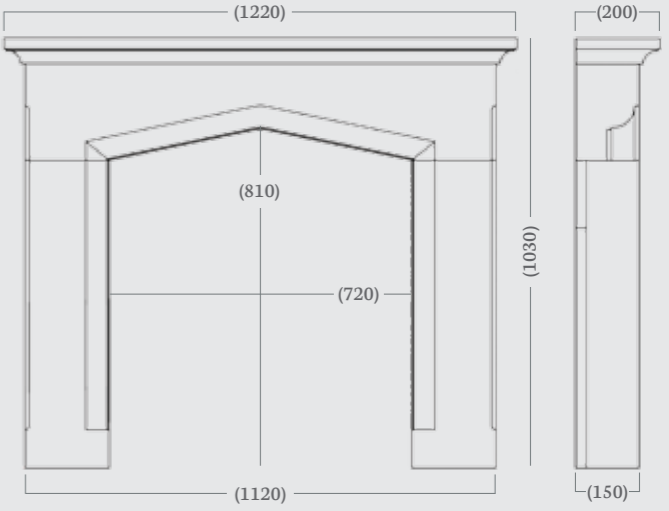

Swinford 48"

(48" Dimensions)

Our Swinford mantel comprises simple symmetrical lines to achieve a timeless shape that will complement your surrounding modern or period décor.

Pictured in Aegean Limestone with the Rustic brick chamber and a 48" x 15" honed granite, boxed and lipped hearth, slabbed for use with solid fuel.

Standard Rebates: 1" & 3"
Stocked in: Aegean Limestone, Portuguese Limestone
Made to Measure available in: Aegean Limestone, Corinthian Stone and Portuguese Limestone