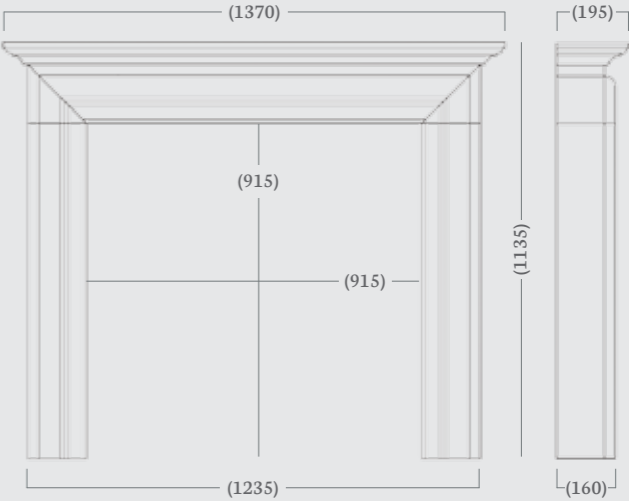

Colby 54"

(54" Dimensions)

The Colby 54", a beautifully classic mantel, elegantly crafted to flaunt simple, ultra-clean lines without being overtly minimal.

Pictured here with polished granite slips, black reeded fireboard chamber, Coral firebasket and a 54" x 15" polished granite hearth, slabbed for solid fuel.

Standard Rebate: 3"
Stocked in: Aegean Limestone
Made to Measure available in: Aegean Limestone, Corinthian Stone and Portuguese Limestone