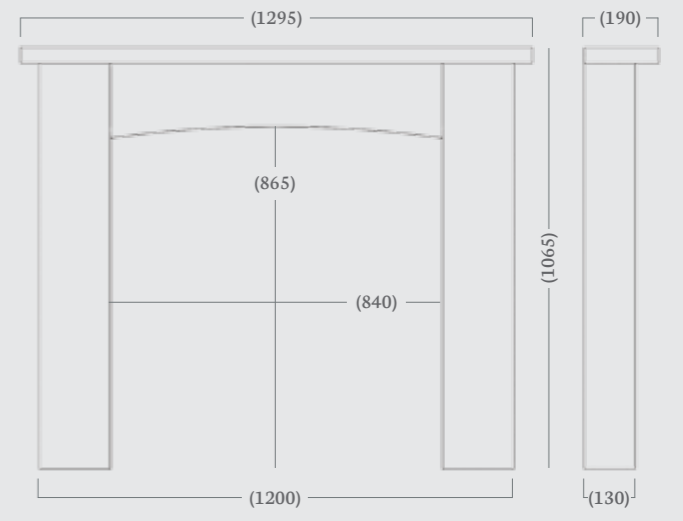

made to measure

made to measure

Alban 51"

(51" Dimensions)

One of the latest additions to the Capital Collection, the Alban features clean lines with a sophisticated soft curved shelf and header, designed to be paired with a Capital Eco stove.

The Alban is pictured here in Aegean Limestone and Corinthian Stone with the Scene Eco multi fuel stove to the left and Panamera Eco multi fuel stove above.

Standard Rebate: 1"
Stocked in: Aegean Limestone, Corinthian Stone
Made to Measure available in: Aegean Limestone, Corinthian Stone and Portuguese Limestone