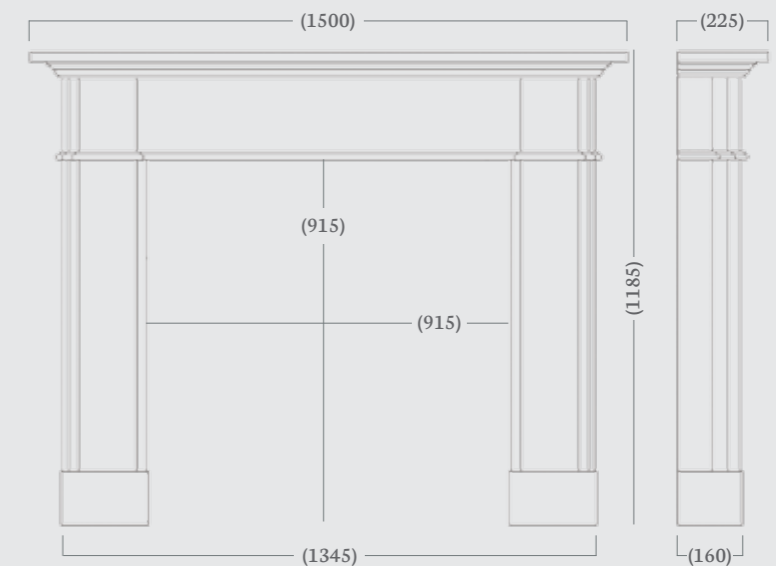

Mantel Opening: 915 x 915 mm

Shelf Depth: 225 mm

Standard Rebate: 1"

Stocked in: Aegean Limestone

Made to Measure available in: Aegean Limestone, Corinthian Stone and Portuguese Limestone

(59" Dimensions)

Carrara Marble

Silsoe 54"

(54" Dimensions)

A contemporary take on our popular Hershams mantel, the Silsoe combines modern detailing with a Victorian edge.

Available in Aegean Limestone and Carrara Marble, the Silsoe is pictured to the left with a black reeded fireboard chamber and Vega Edge 200SL Eco stove, and above with the black Harlington cast insert.

Standard Rebate: 1"  
 Stocked in: Aegean Limestone, Carrara Marble  
 Made to Measure available in: Aegean Limestone, Corinthian Stone and Portuguese Limestone

Swinford 48"

(48" Dimensions)

Our Swinford mantel comprises simple symmetrical lines to achieve a timeless shape that will complement your surrounding modern or period décor.