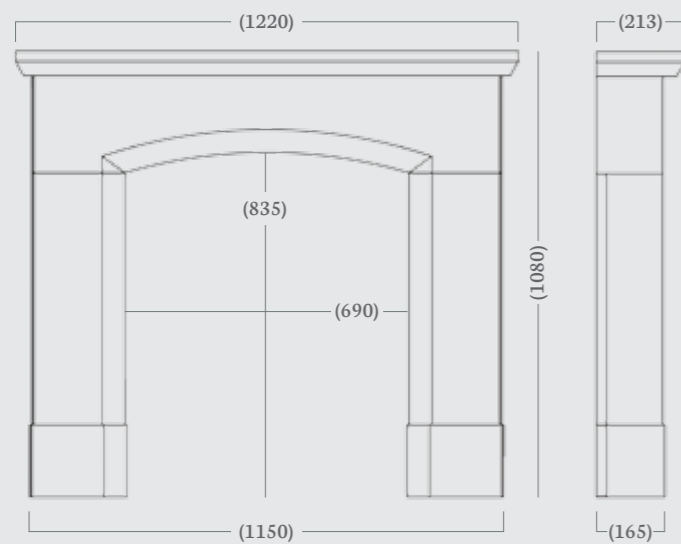

Overall Mantel Size: 1370 x 1125 mm

Mantel Opening: 915 x 915 - 885 mm

Shelf Depth: 205 mm

Standard Rebate: 1"

Stocked in: Aegean Limestone

Made to Measure available in: Aegean Limestone, Corinthian Stone and Portuguese Limestone

Pictured here with a reeded fireboard chamber and 48" x 15" honed granite, boxed and lipped hearth, slabbed for use with solid fuel.

Overall Mantel Size: 1220 x 1080 mm

Mantel Opening: 835 x 690 mm

Shelf Depth: 213 mm

Standard Rebate: 1"

Stocked in: Corinthian Stone

Made to Measure available in: Aegean Limestone, Corinthian Stone and Portuguese Limestone

(48" Dimensions)

 made to measure

Parrona 48" & 54"

(48", 54" Dimensions)