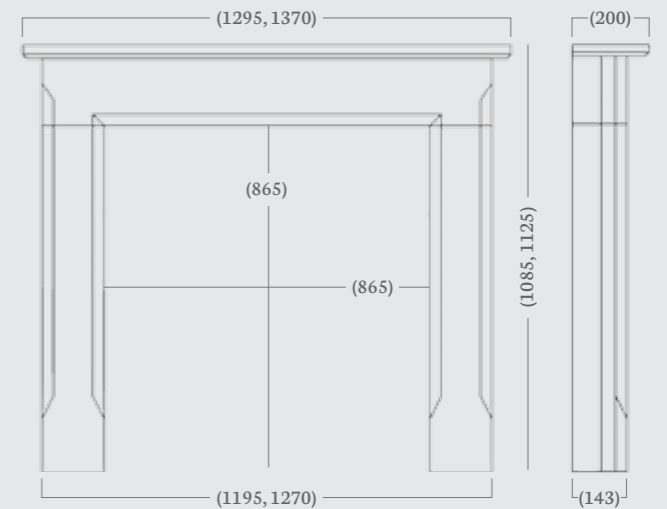

Lingwood 51" & 54"

(51", 54" Dimensions)

Crafted either from Corinthian Stone or Aegean Limestone, the Lingwood is one of our best selling mantels, perfectly proportioned with delicate fluted legs.

Pictured to the left with a Rusty Slate chamber and Bassington Eco Stove and above with polished granite slips and the Design Line 500 inset gas fire with a brick interior.

Standard Rebate: 3"

Stocked in: Corinthian Stone, Aegean Limestone

Made to Measure available in: Aegean Limestone, Corinthian Stone and Portuguese Limestone