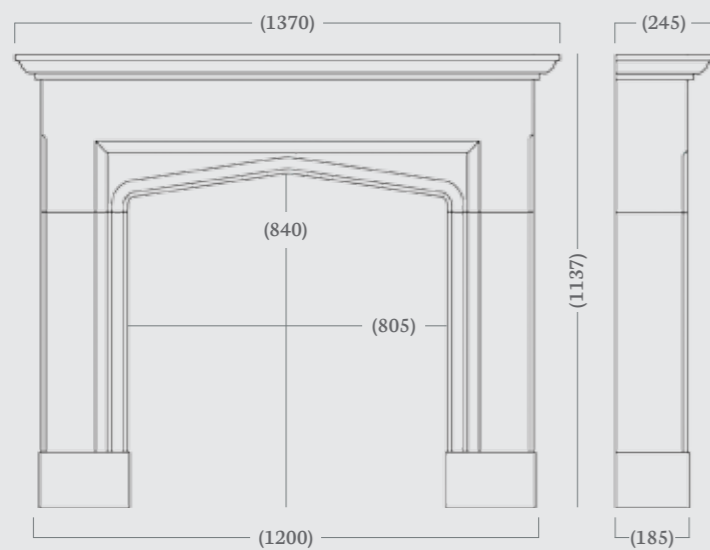

Mantel Opening: 840 x 805 mm

Shelf Depth: 245 mm

Standard Rebate: 1"

Stocked in: Corinthian Stone

Made to Measure available in: Aegean Limestone, Corinthian Stone and Portuguese Limestone

(54" Dimensions)

Overall Mantel Size: 1420 x 1145 mm

Mantel Opening: 915 x 915 mm

Shelf Depth: 230 mm

Standard Rebate: 3"

Stocked in: Aegean Limestone

Made to Measure available in: Aegean Limestone, Corinthian Stone and Portuguese Limestone

(56" Dimensions)

Aegean Limestone