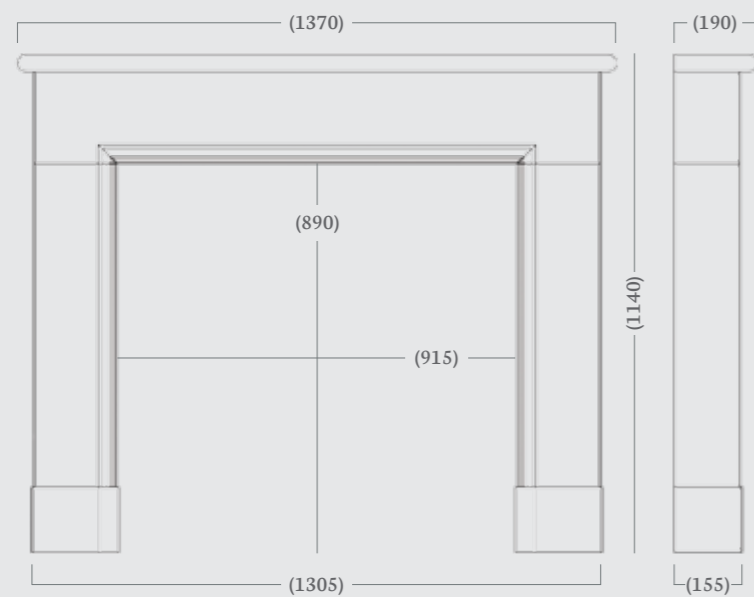

Overall Mantel Size: 1370 x 1140 mm

Mantel Opening: 890 x 915 mm

Shelf Depth: 190 mm

Standard Rebate: 3"

Stocked in: Aegean Limestone

Made to Measure available in: Aegean Limestone, Corinthian Stone and Portuguese Limestone

(54" Dimensions)

 made to measure