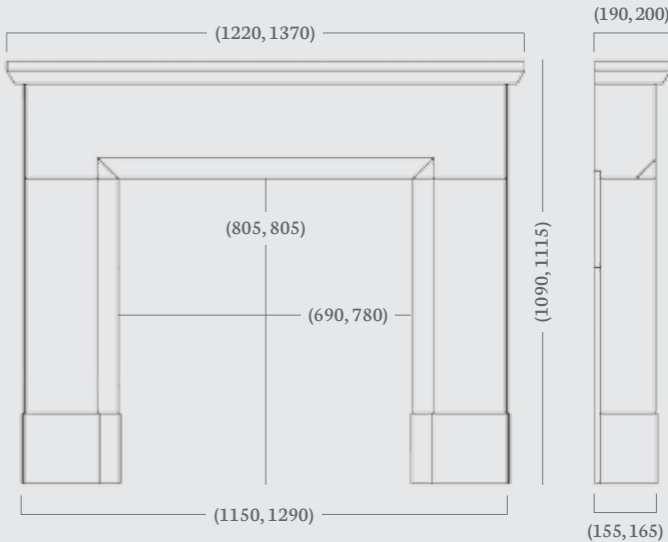

Parrona 48" & 54"

(48", 54" Dimensions)

The Parrona is a sturdy, robust mantel that makes a big statement with its substantial shelf and footblocks and has been designed to suit our smaller, narrower stoves without losing its imposing features.

Pictured here in 48" with the Pompeii brick chamber and a 48" x 15" slabbed, rustic farmhouse hearth.

Standard Rebate: 1"
Stocked in: Portuguese Limestone
Made to Measure available in: Aegean Limestone, Corinthian Stone and Portuguese Limestone