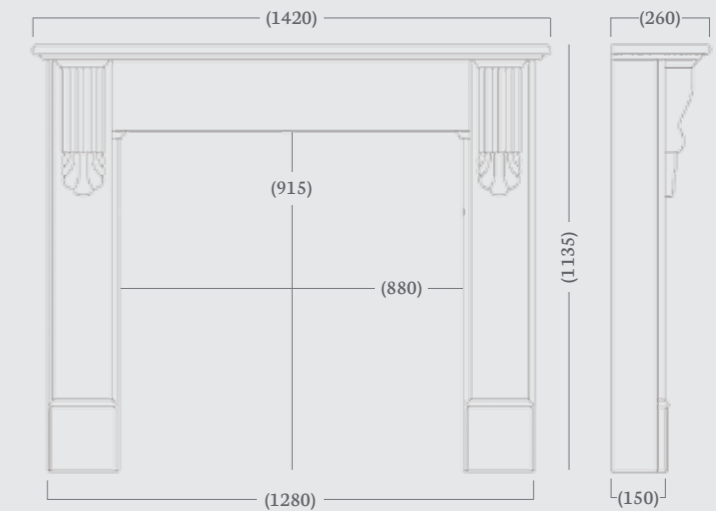

Nuffield 56”

(56” Dimensions)

This Victorian period mantel design boasts beautifully handcrafted elaborate corbels as its defining feature.

The Nuffield is available in Aegean Limestone and Carrara Marble, a versatile mantel that complements a range of different interior options as pictured here from a cosy log burner to a large contemporary gas fire.

Standard Rebate: 3”

Stocked in: Aegean Limestone, Carrara Marble

Made to Measure: Not available on this mantel