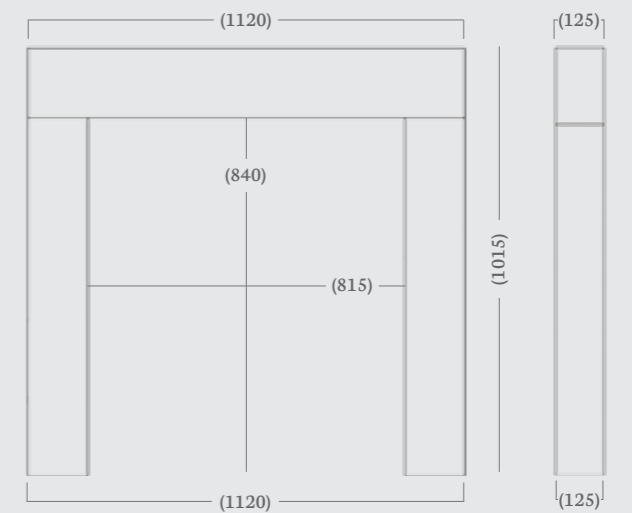

Mentmore 44"

(44" Dimensions)

The Mentmore is a contemporary, small minimalistic "henge" style mantel perfect for those with smaller rooms and fireplace chambers.

Pictured to the left in Corinthian Stone with the DL400 and above in Aegean Limestone with the DL500, both with a contemporary black glass interior.

Standard Rebate: 1"

Stocked in: Corinthian Stone, Aegean Limestone

Made to Measure available in: Aegean Limestone, Corinthian Stone and Portuguese Limestone