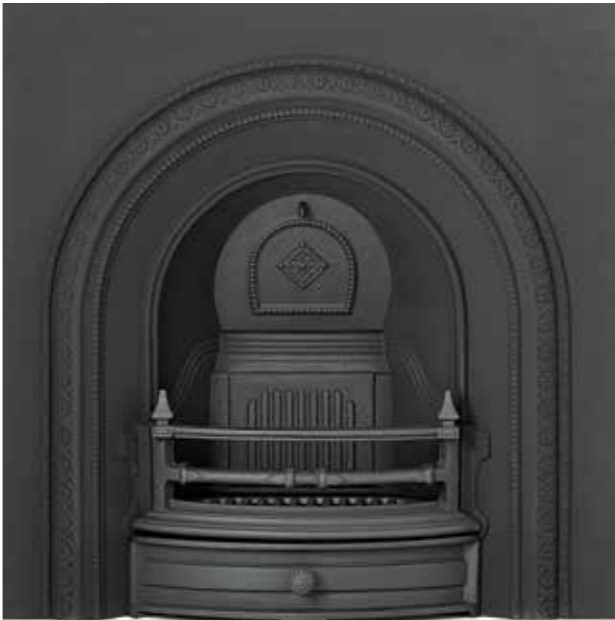

Legrave 16" Black
Suitable for use with Gas, Solid Fuel and Electric Fires