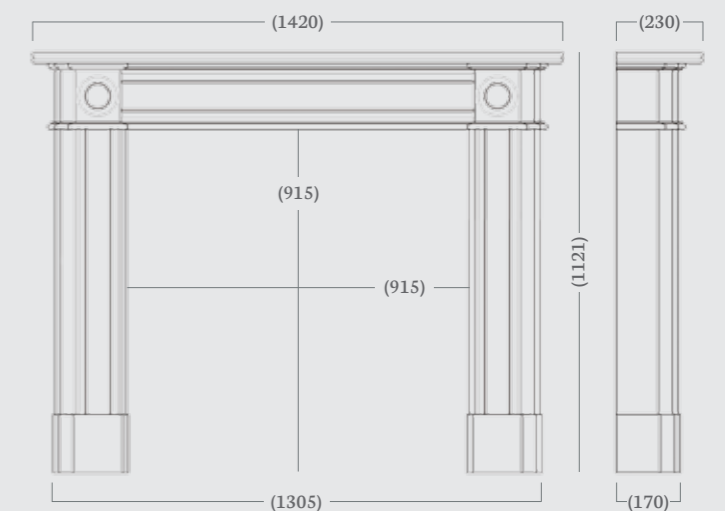

Hogarth 56”

(56” Dimensions)

A beautifully handcrafted Georgian period mantel with delicately fluted legs and matching footblocks.

The Hogarth makes a stunning statement in both our Aegean Limestone and Carrara Marble, pictured to the left with the Wandsworth full polished insert and above with the Provident highlight insert and Omega gas fire.

Standard Rebate: 3”

Stocked in: Aegean Limestone, Carrara Marble

Made to Measure: Not available on this mantel