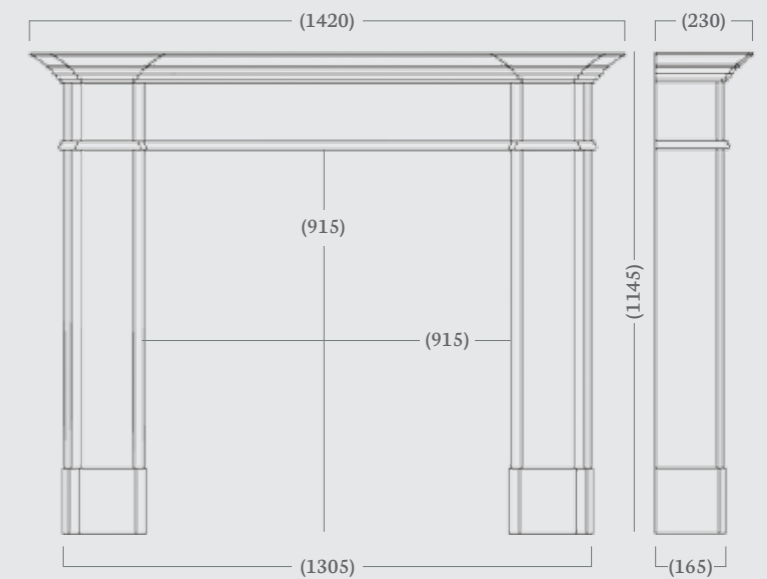

Overall Mantel Size: 1420 x 1145 mm

Mantel Opening: 915 x 915 mm

Shelf Depth: 230 mm

Standard Rebate: 3"

Stocked in: Aegean Limestone

Made to Measure available in: Aegean Limestone, Corinthian Stone and Portuguese Limestone

(56" Dimensions)

Aegean Limestone