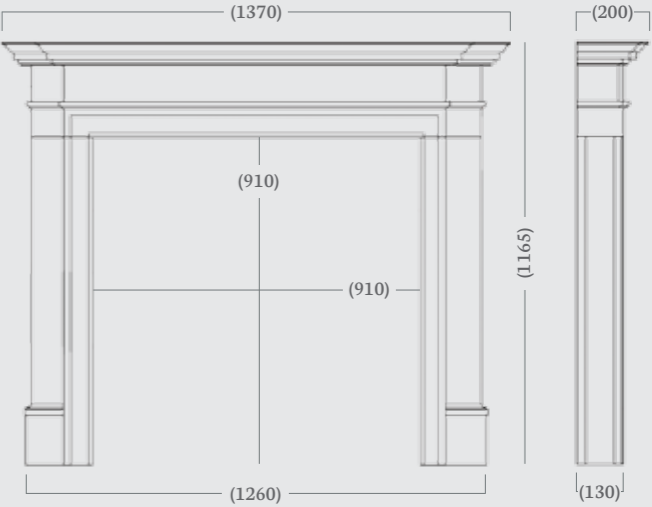

Washington 54"

(54" Dimensions)

A classical and complex design influenced by the early Georgian period, the Washington will provide charm, elegance and character to your living room.

Versatile to complement an array of interior options from large contemporary gas fires to stylish polished firebaskets as pictured here in Aegean Limestone and Carrara Marble.

Standard Rebate: 3"
Stocked in: Aegean Limestone, Carrara Marble
Made to Measure available in: Aegean Limestone, Corinthian Stone and Portuguese Limestone