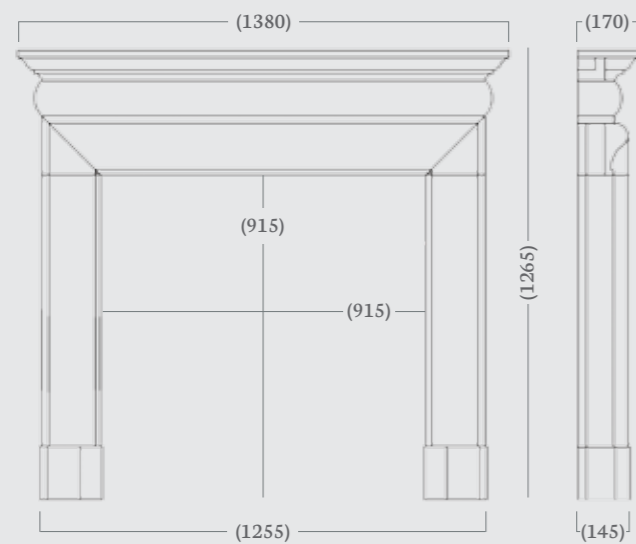

Overall Mantel Size: 1370 x 1125 mm

Mantel Opening: 915 x 915 - 885 mm

Shelf Depth: 205 mm

Standard Rebate: 1"

Stocked in: Aegean Limestone

Made to Measure available in: Aegean Limestone, Corinthian Stone and Portuguese Limestone

Mantel Opening: 915 x 915 mm

Shelf Depth: 170 mm

Standard Rebate: 3"

Stocked in: Aegean Limestone

Made to Measure available in: Aegean Limestone, Corinthian Stone and Portuguese Limestone

(54" Dimensions)

Carrara Marble

## Nuffield 56”

(56” Dimensions)

This Victorian period mantel design boasts beautifully handcrafted elaborate corbels as its defining feature.

The Nuffield is available in Aegean Limestone and Carrara Marble, a versatile mantel that complements a range of different interior options as pictured here from a cosy log burner to a large contemporary gas fire.