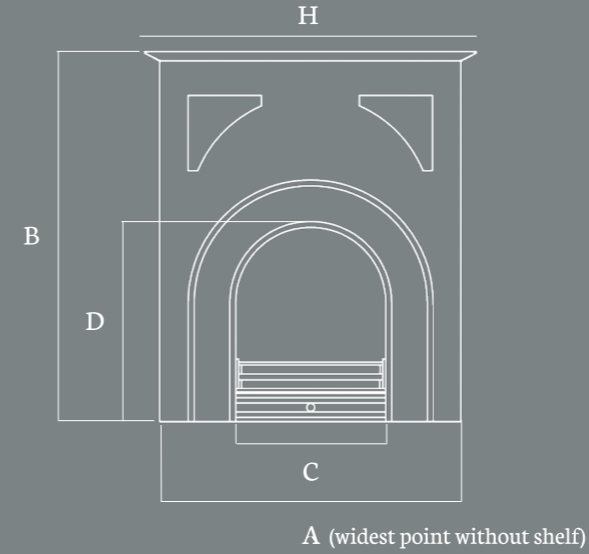

COMBINATION SIZES (MM)	A	B	C	D	H	I	J	K
FAIRBURN 48*#	1015	1185	450	655	1200	570	710	215
GREENOCK*	830	1005	450	660	915	560	720	165
LANGLEY	1105	1220	415	545	1220	470	615	200
OAKLEY	785	990	345	595	915	410	600	160
OPAL	660	980	365	660	810	455	700	160
SYDENHAM*	1040	1040	445	660	1205	560	720	165

ALL COMBINATIONS ARE SUITABLE FOR GAS OR SOLID FUEL USE. ELECTRIC FIRES ARE AVAILABLE FOR CERTAIN MODELS - PLEASE ASK YOUR RETAILER FOR MORE INFORMATION

Supplied with deeper back as standard

*Available with deeper back (as optional extra) for larger burning area

**Measurement A does not include lugs, each lug is 25mm