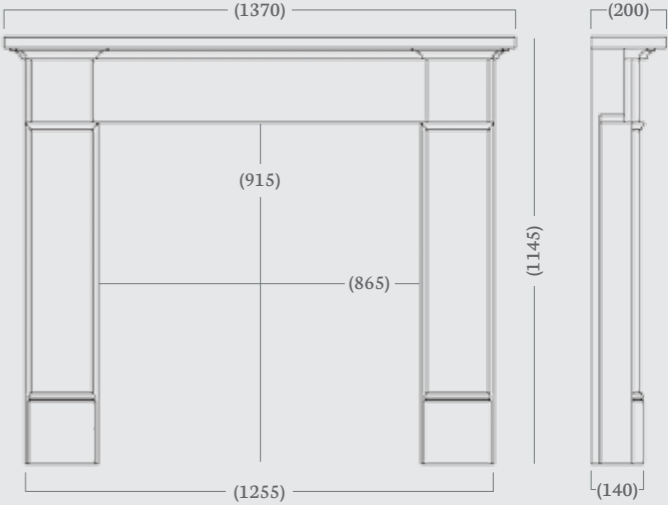

Mantel Opening: 915 x 915 mm

Shelf Depth: 225 mm

Standard Rebate: 1"

Stocked in: Aegean Limestone

Made to Measure available in: Aegean Limestone, Corinthian Stone and Portuguese Limestone

(59" Dimensions)

Carrara Marble

Silsoe 54"

(54" Dimensions)

A contemporary take on our popular Hershams mantel, the Silsoe combines modern detailing with a Victorian edge.

Available in Aegean Limestone and Carrara Marble, the Silsoe is pictured to the left with a black reeded fireboard chamber and Vega Edge 200SL Eco stove, and above with the black Harlington cast insert.

Standard Rebate: 1"  
 Stocked in: Aegean Limestone, Carrara Marble  
 Made to Measure available in: Aegean Limestone, Corinthian Stone and Portuguese Limestone

Swinford 48"

(48" Dimensions)

Our Swinford mantel comprises simple symmetrical lines to achieve a timeless shape that will complement your surrounding modern or period décor.