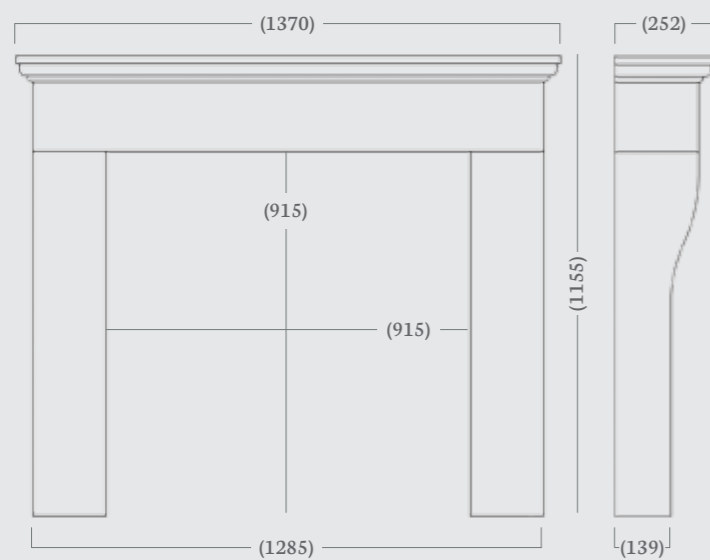

Overall Mantel Size: 1500 x 1225 mm

Mantel Opening: 915 x 915 mm

Shelf Depth: 210 mm

Standard Rebate: 1"

Stocked in: Aegean Limestone

Made to Measure available in: Aegean Limestone, Corinthian Stone and Portuguese Limestone

Mantel Opening: 915 x 915 mm

Shelf Depth: 252 mm

Standard Rebate: 1"

Stocked in: Corinthian Stone

Made to Measure available in: Aegean Limestone, Corinthian Stone and Portuguese Limestone

(54" Dimensions)