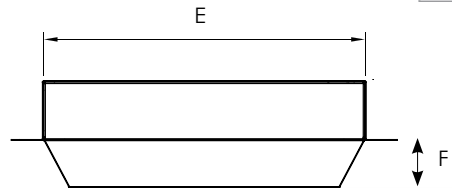

*Provident Flat Wall Electric Suite is also available in 1372 (54) & 1422mm (56) widths

SLE42s

LUX Solstice Fire Basket

	Height	Width	Depth (on to hearth)
LUX Solstice Fire Basket	295	695	100

SLE40i, 41i, 55i & 60i