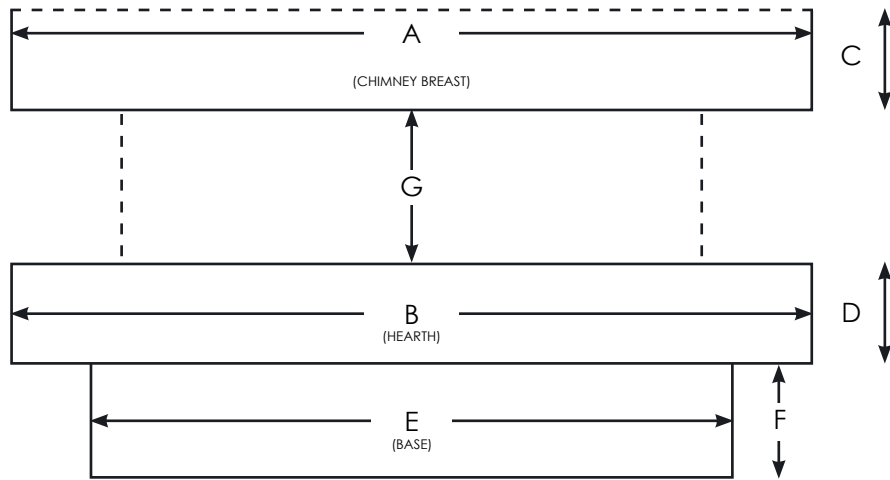

Brandon Suites

Brandon Suite Dimensions									
	A	B	C	D	E	F	G	CHIMNEY BREAST HEIGHT (C)	CHIMNEY BREAST WIDTH (A)
Brandon 75	1245	1245	152	152	1143	216	581	1250	1118
Brandon 100	1473	1473	152	152	1371	216	428	1647	1168
Brandon 125	1723	1723	152	152	1621	216	428	1647	1400
Brandon 150	1973	1973	152	152	1871	216	428	1647	1650
Brandon 800 etronic	1245	1245	152	152	1143	216	581	1250	1118
Brandon 1500 etronic	1973	1973	152	152	1871	216	428	1647	1650

Brandon Suite Dimensions Continued:

Depth: 410mm header & hearth / 360mm base

Depth etronic: 300mm header & hearth / 250mm base

Log Bench: Dimension B x 390 high x 410mm deep

Optional Side Units: 400 wide x 350 high x 400mm deep