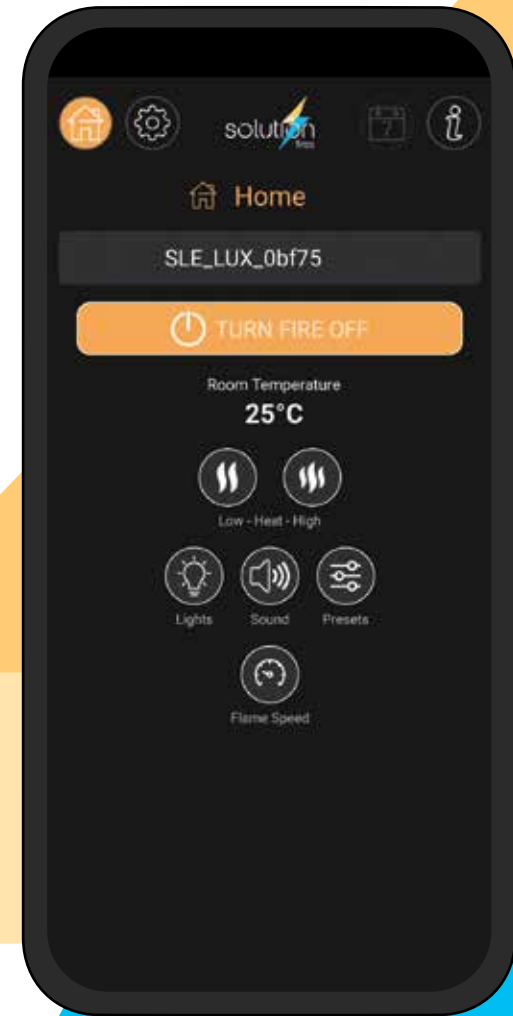

remote control

All solution fires are supplied with a **hand held remote control as standard**. This handset allows you to control the whole range of audio and visual features specific to individual models.

the solution app

By downloading this industry leading app on Android and iOS smart phones and tablets you will be able to;

.....
Control a whole range of audio and visual features specific to individual models.
.....

Control the fire even if you're away from home
.....

Control the fire via smart watches & Alexa
.....

Set 7 day programmer
.....

Note: Solution App is only available for the LUX75, 100, 125, 150, 175 and 200 fires.