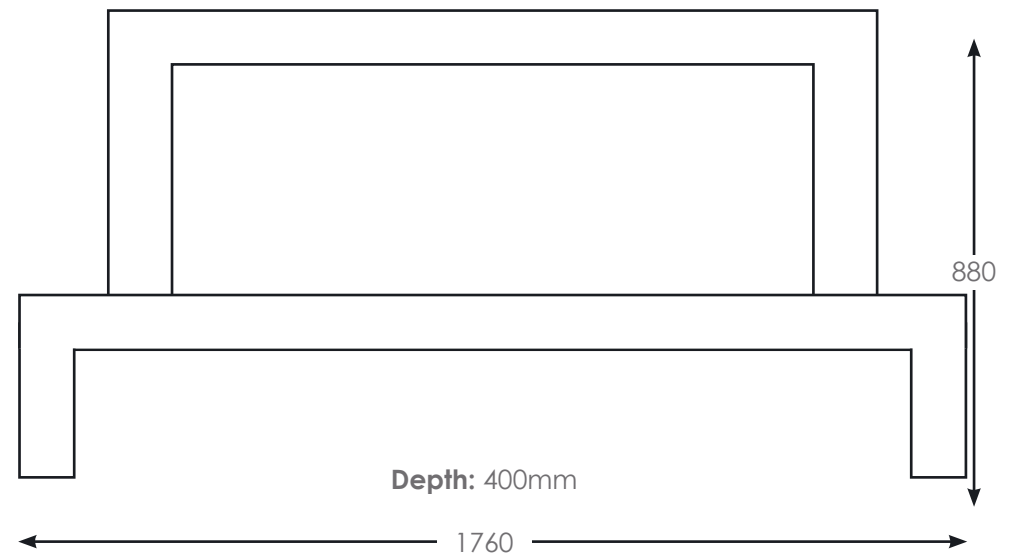

Brandon Bench Stove