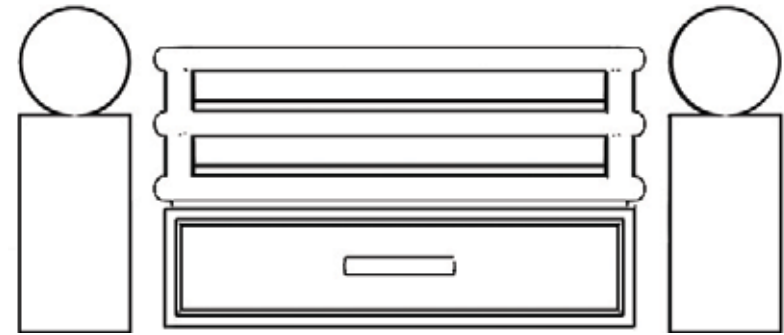

*Provident Flat Wall Electric Suite is also available in 1372 (54) & 1422mm (56) widths

SLE42s

LUX Solstice Fire Basket

	Height	Width	Depth (on to hearth)
LUX Solstice Fire Basket	295	695	100

SLE40i, 41i, 55i & 60i