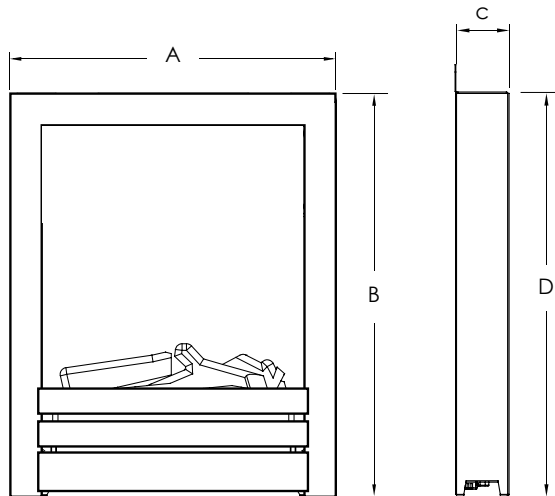

*Provident Flat Wall Electric Suite is also available in 1372 (54) & 1422mm (56) widths

SLE42s

LUX Solstice Fire Basket

	Height	Width	Depth (on to hearth)
LUX Solstice Fire Basket	295	695	100

SLE40i, 41i, 55i & 60i