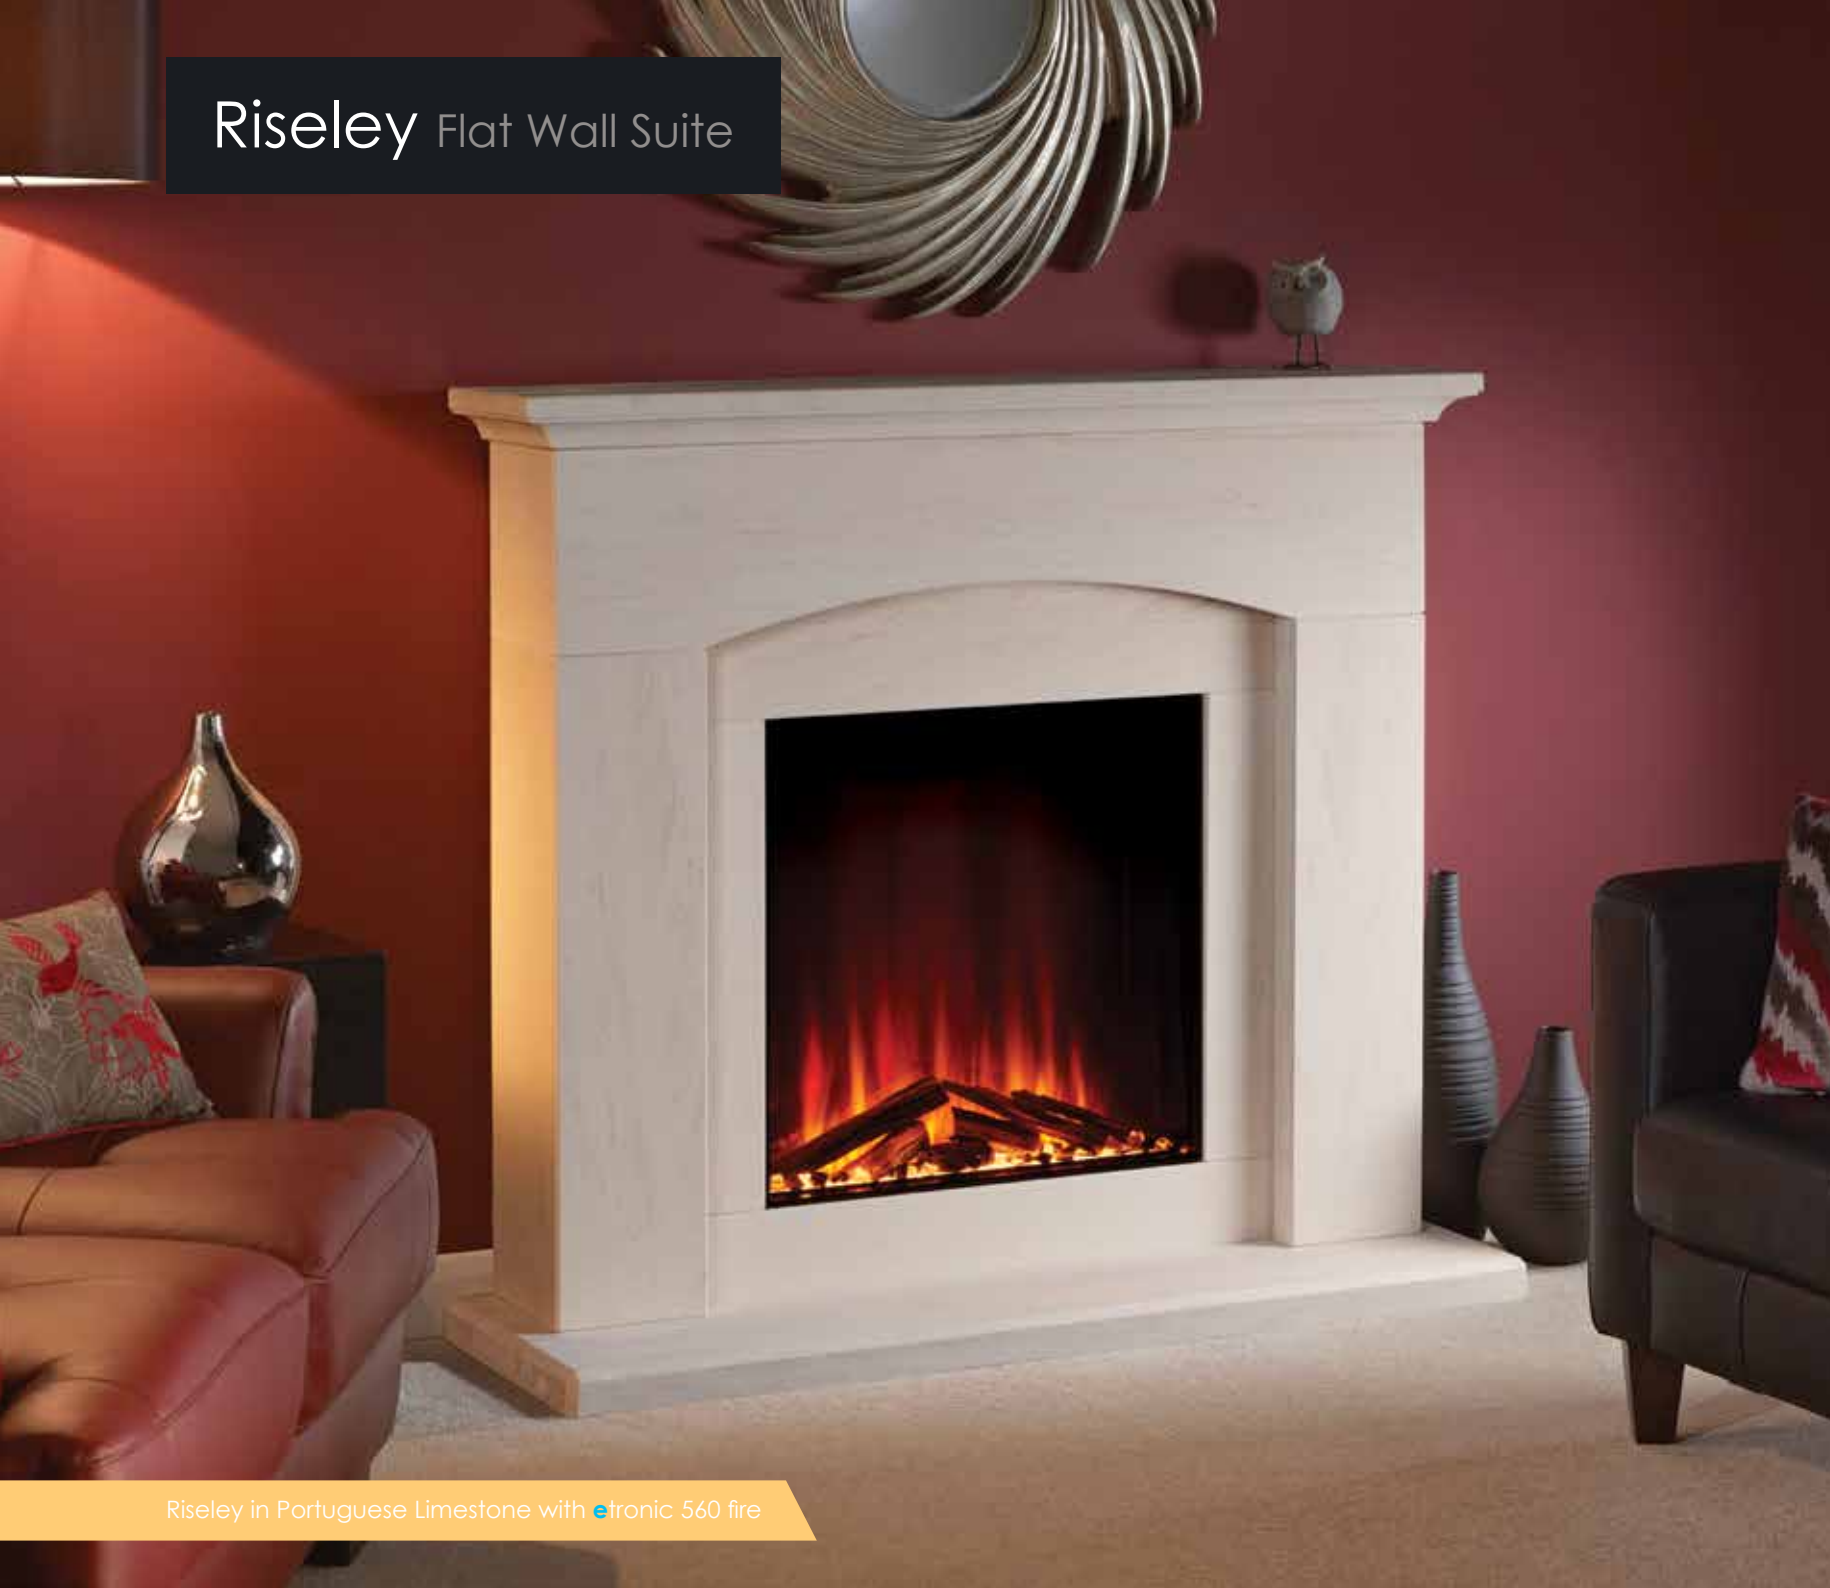

Riseley Flat Wall Suite

custom made
to your requirements

dimensions
on page 68

simple
flat wall fit

stone options

Aegean Limestone
Corinthian Stone
Portuguese Limestone