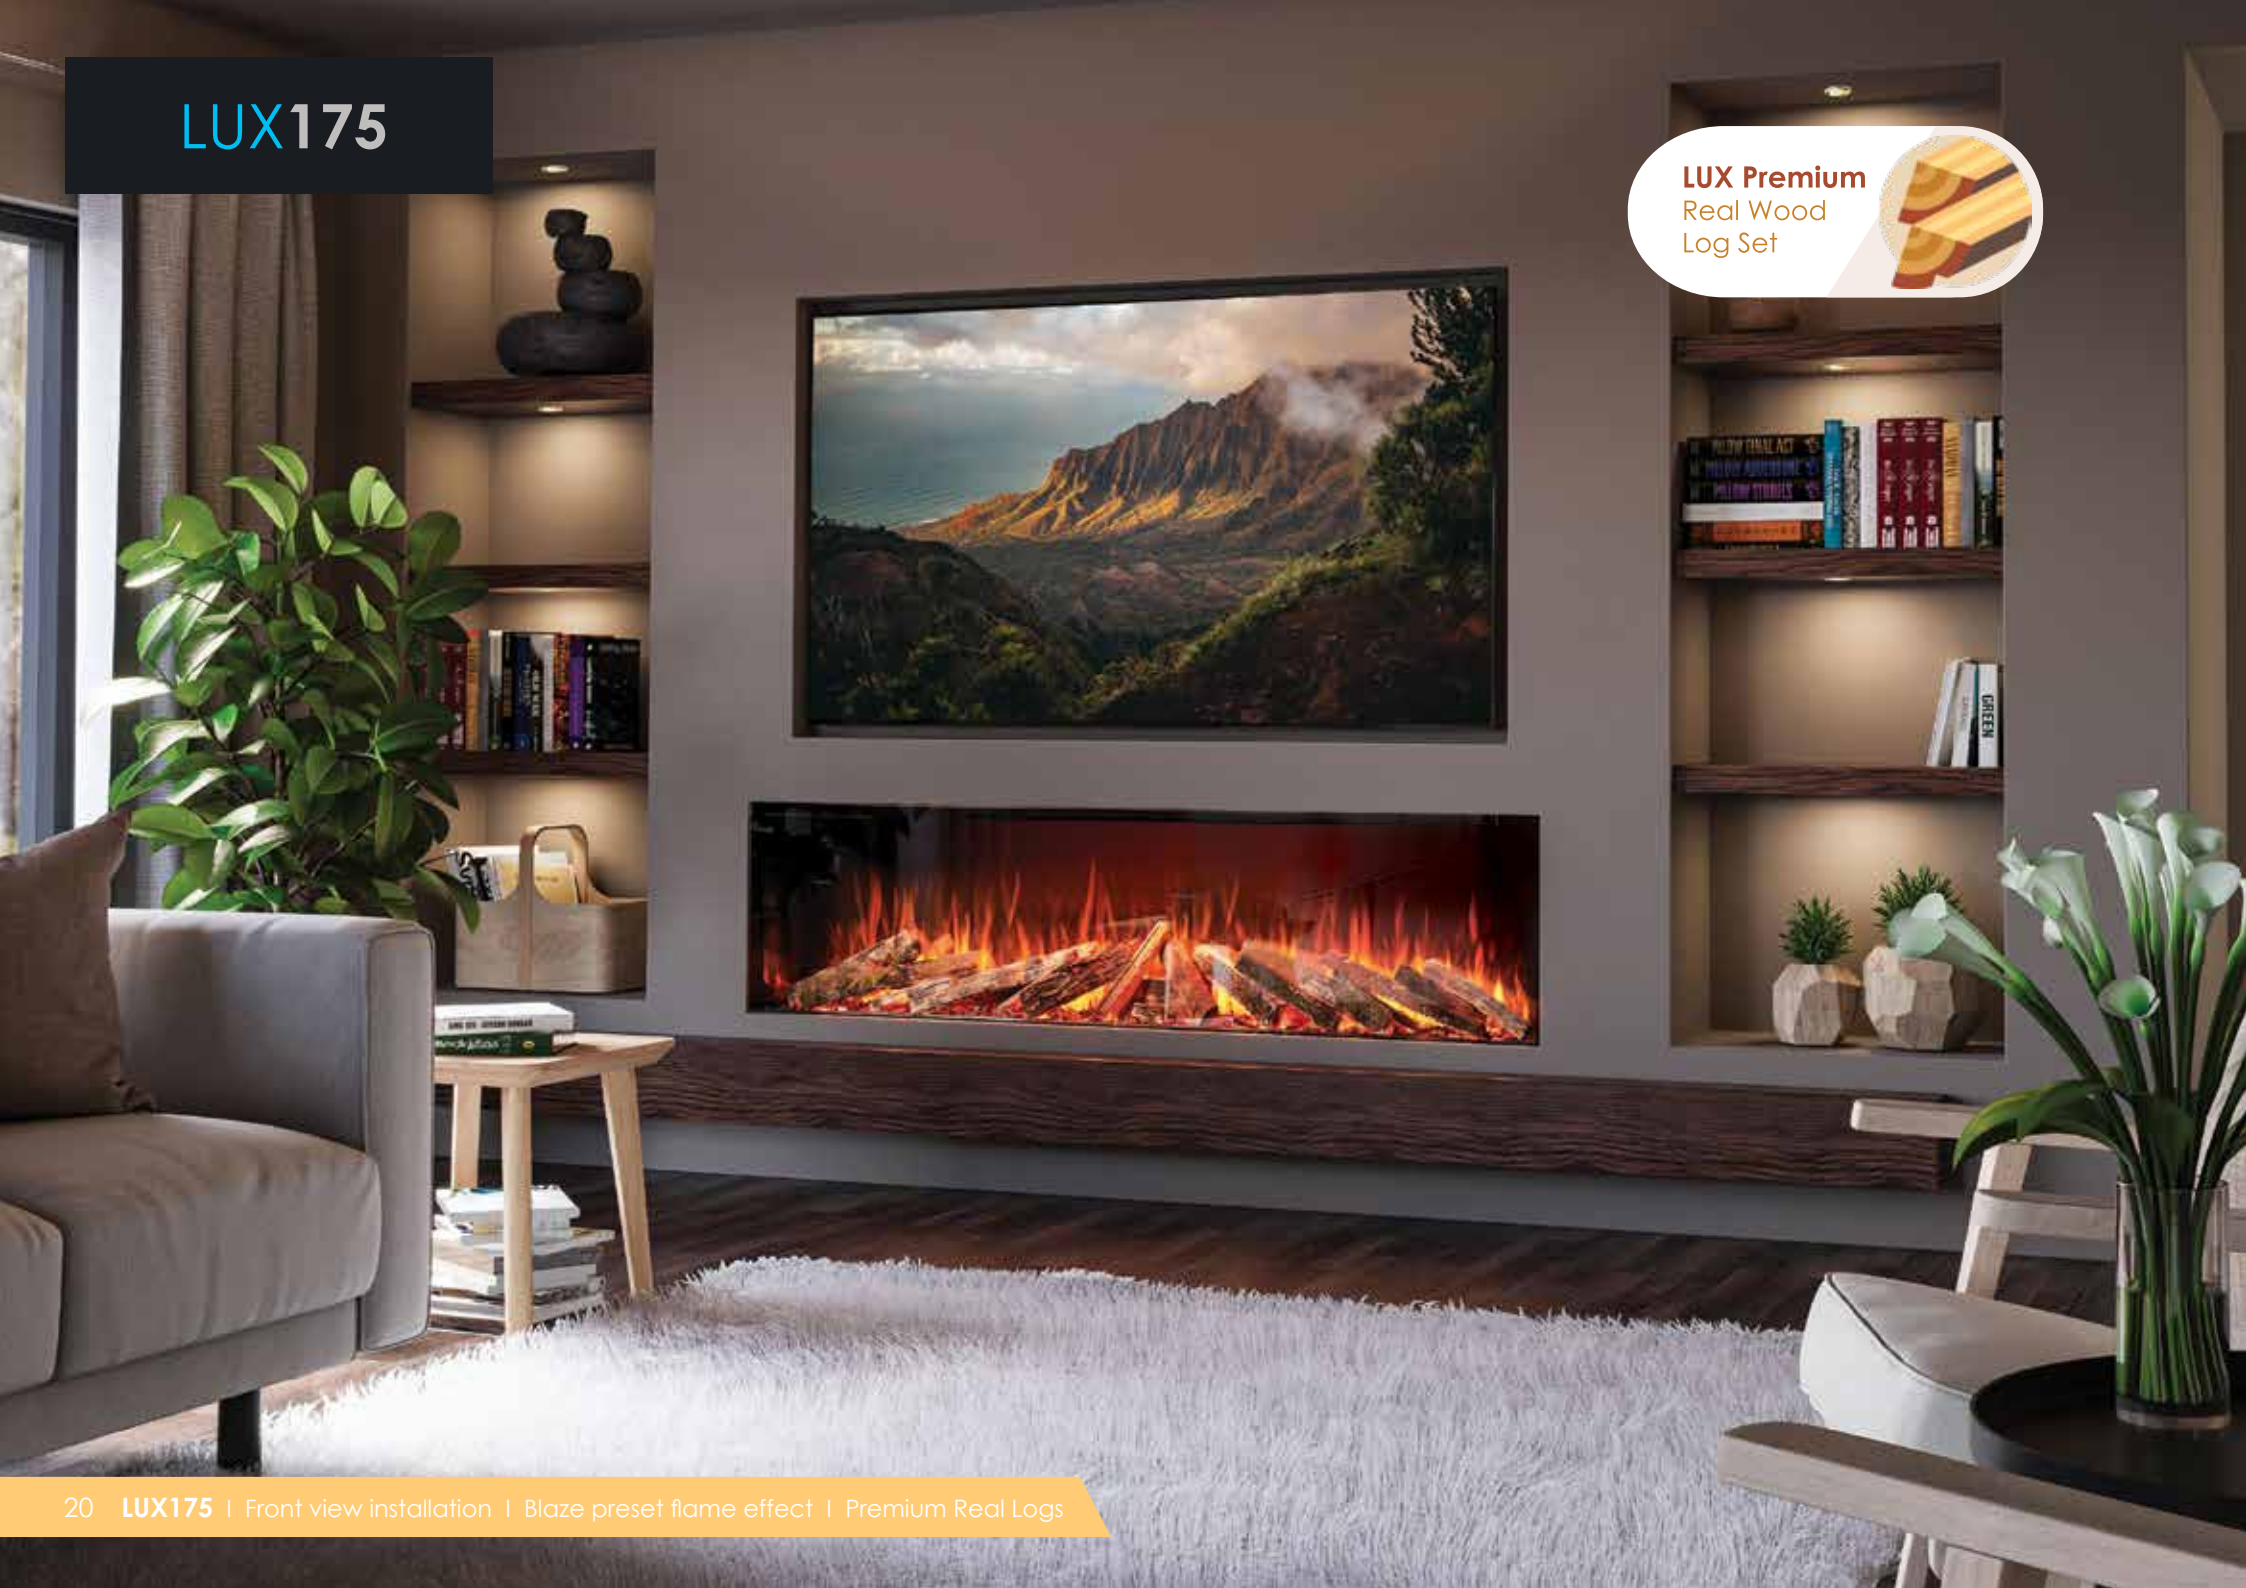

LUX175

LUX Premium
Real Wood
Log Set