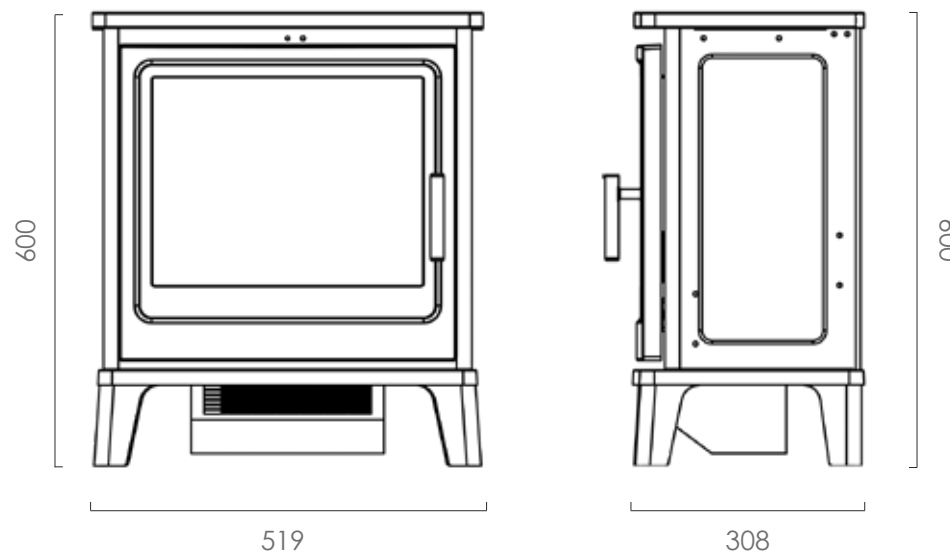

Blackthorn eTronic Stove

the solution warranty

All solution fires come with a standard 1 year parts warranty extendable to 2 years on registration. Any fire purchased outside of our authorised dealer network will carry a 1 year non-extendable warranty.

To activate your extended warranty, please register your fire online at www.solutionfires.co.uk/warranty within one month of the purchase date. Any fires registered after this period will carry a 1 year non-extendable warranty. Please visit our website for full terms and conditions and to upgrade to our 5 year platinum warranty.